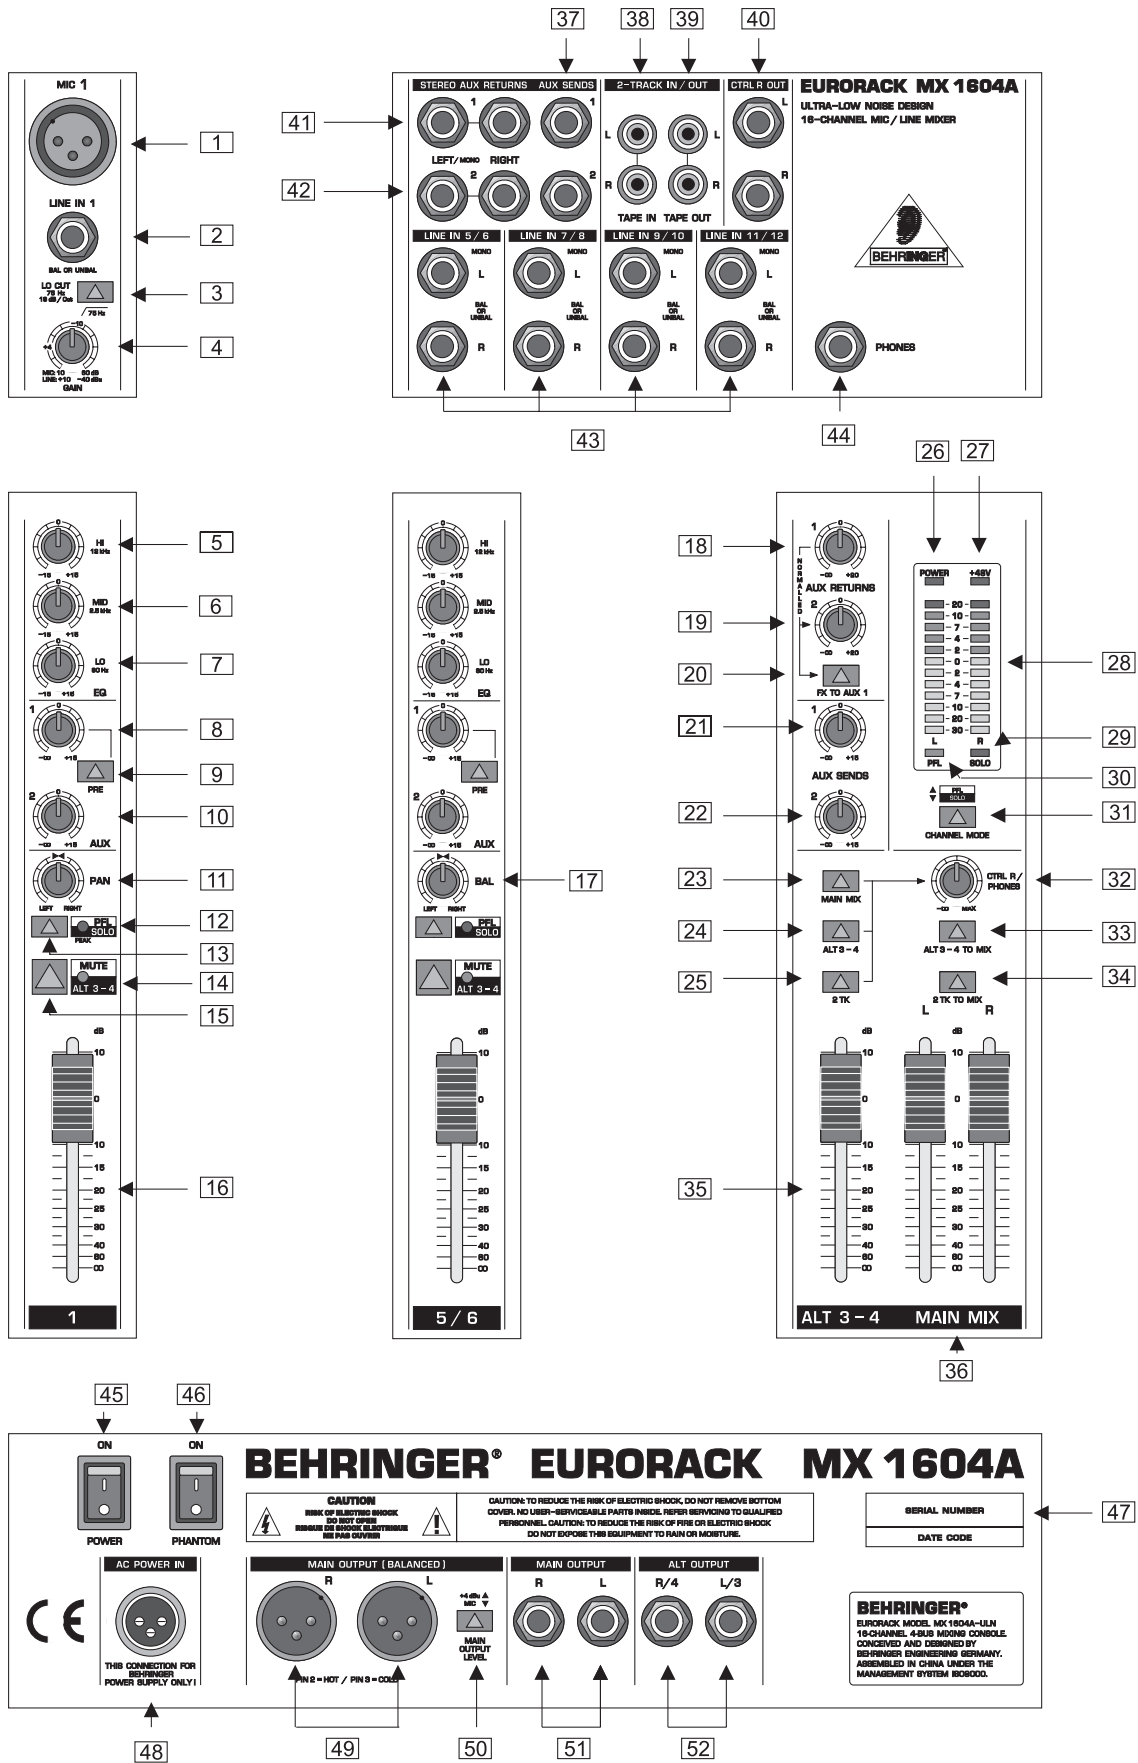

# EURORACK MX1604A FRONT & REAR PANEL

# EURORACK MX1604A BLOCK DIAGRAM